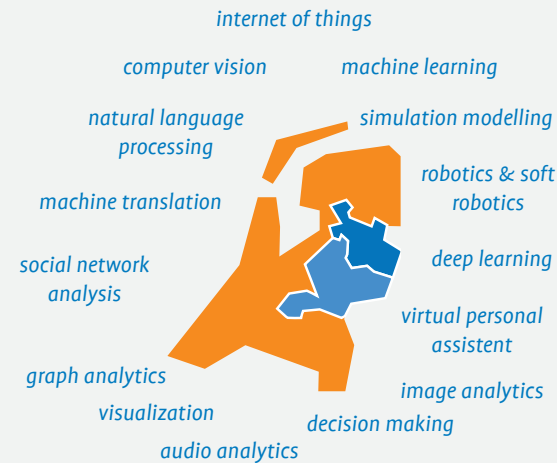

Lectorate Ambient Intelligence & Mechatronica
Fields: AI Vision, Drones, Robotics

FPC Fraunhofer Project Center

Field: AI in production

Windsheim University of Applied Sciences

Fields: ICT in healthcare, Blockchain, Robotics

AI technologies

Ai HUB East Netherlands

350+ businesses who are actively working on AI applications around important themes.

65 AI-related startups that arise from one of the knowledge institutions.

Find out more about Ai HUB East Netherlands